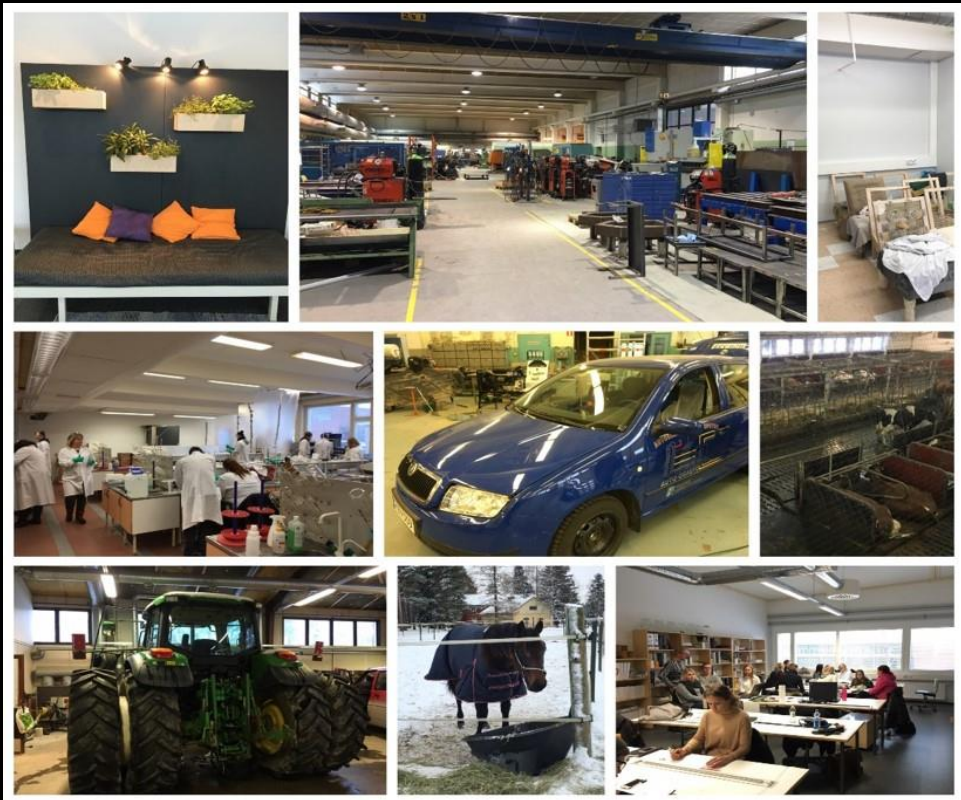

Functional learning environments - That's how we do it!

Vehicle simulation, the only one in the world!

Excellent learning environments in agriculture studies.

Functional learning environments in metal industry and laboratory studies.

Interior and furniture design & Interior decoration – modern and teamwork-based learning environments.